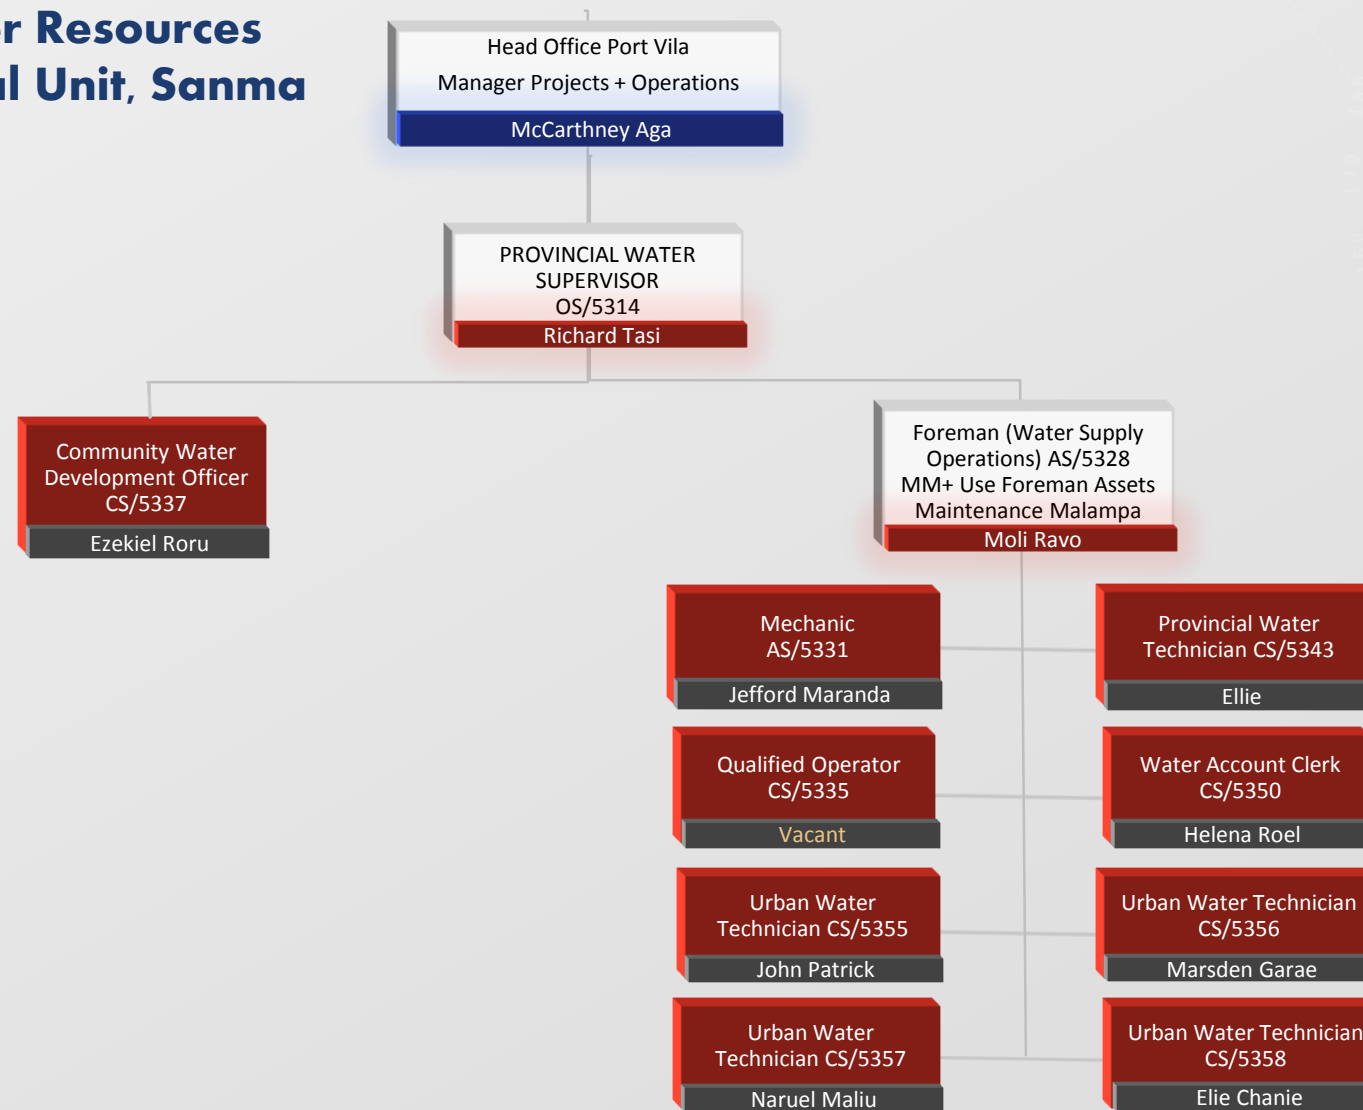

Department of Water Resources Organizational Chart

■ Monitoring
 ■ Technical
 ■ Projects
 ■ Administration

Department of Water Resources Penama, Malampa and Tafea

Department of Water Resources
Hydrology Provincial Unit, Sanma

Department of Water Resources Provincial Units Torba & Shefa