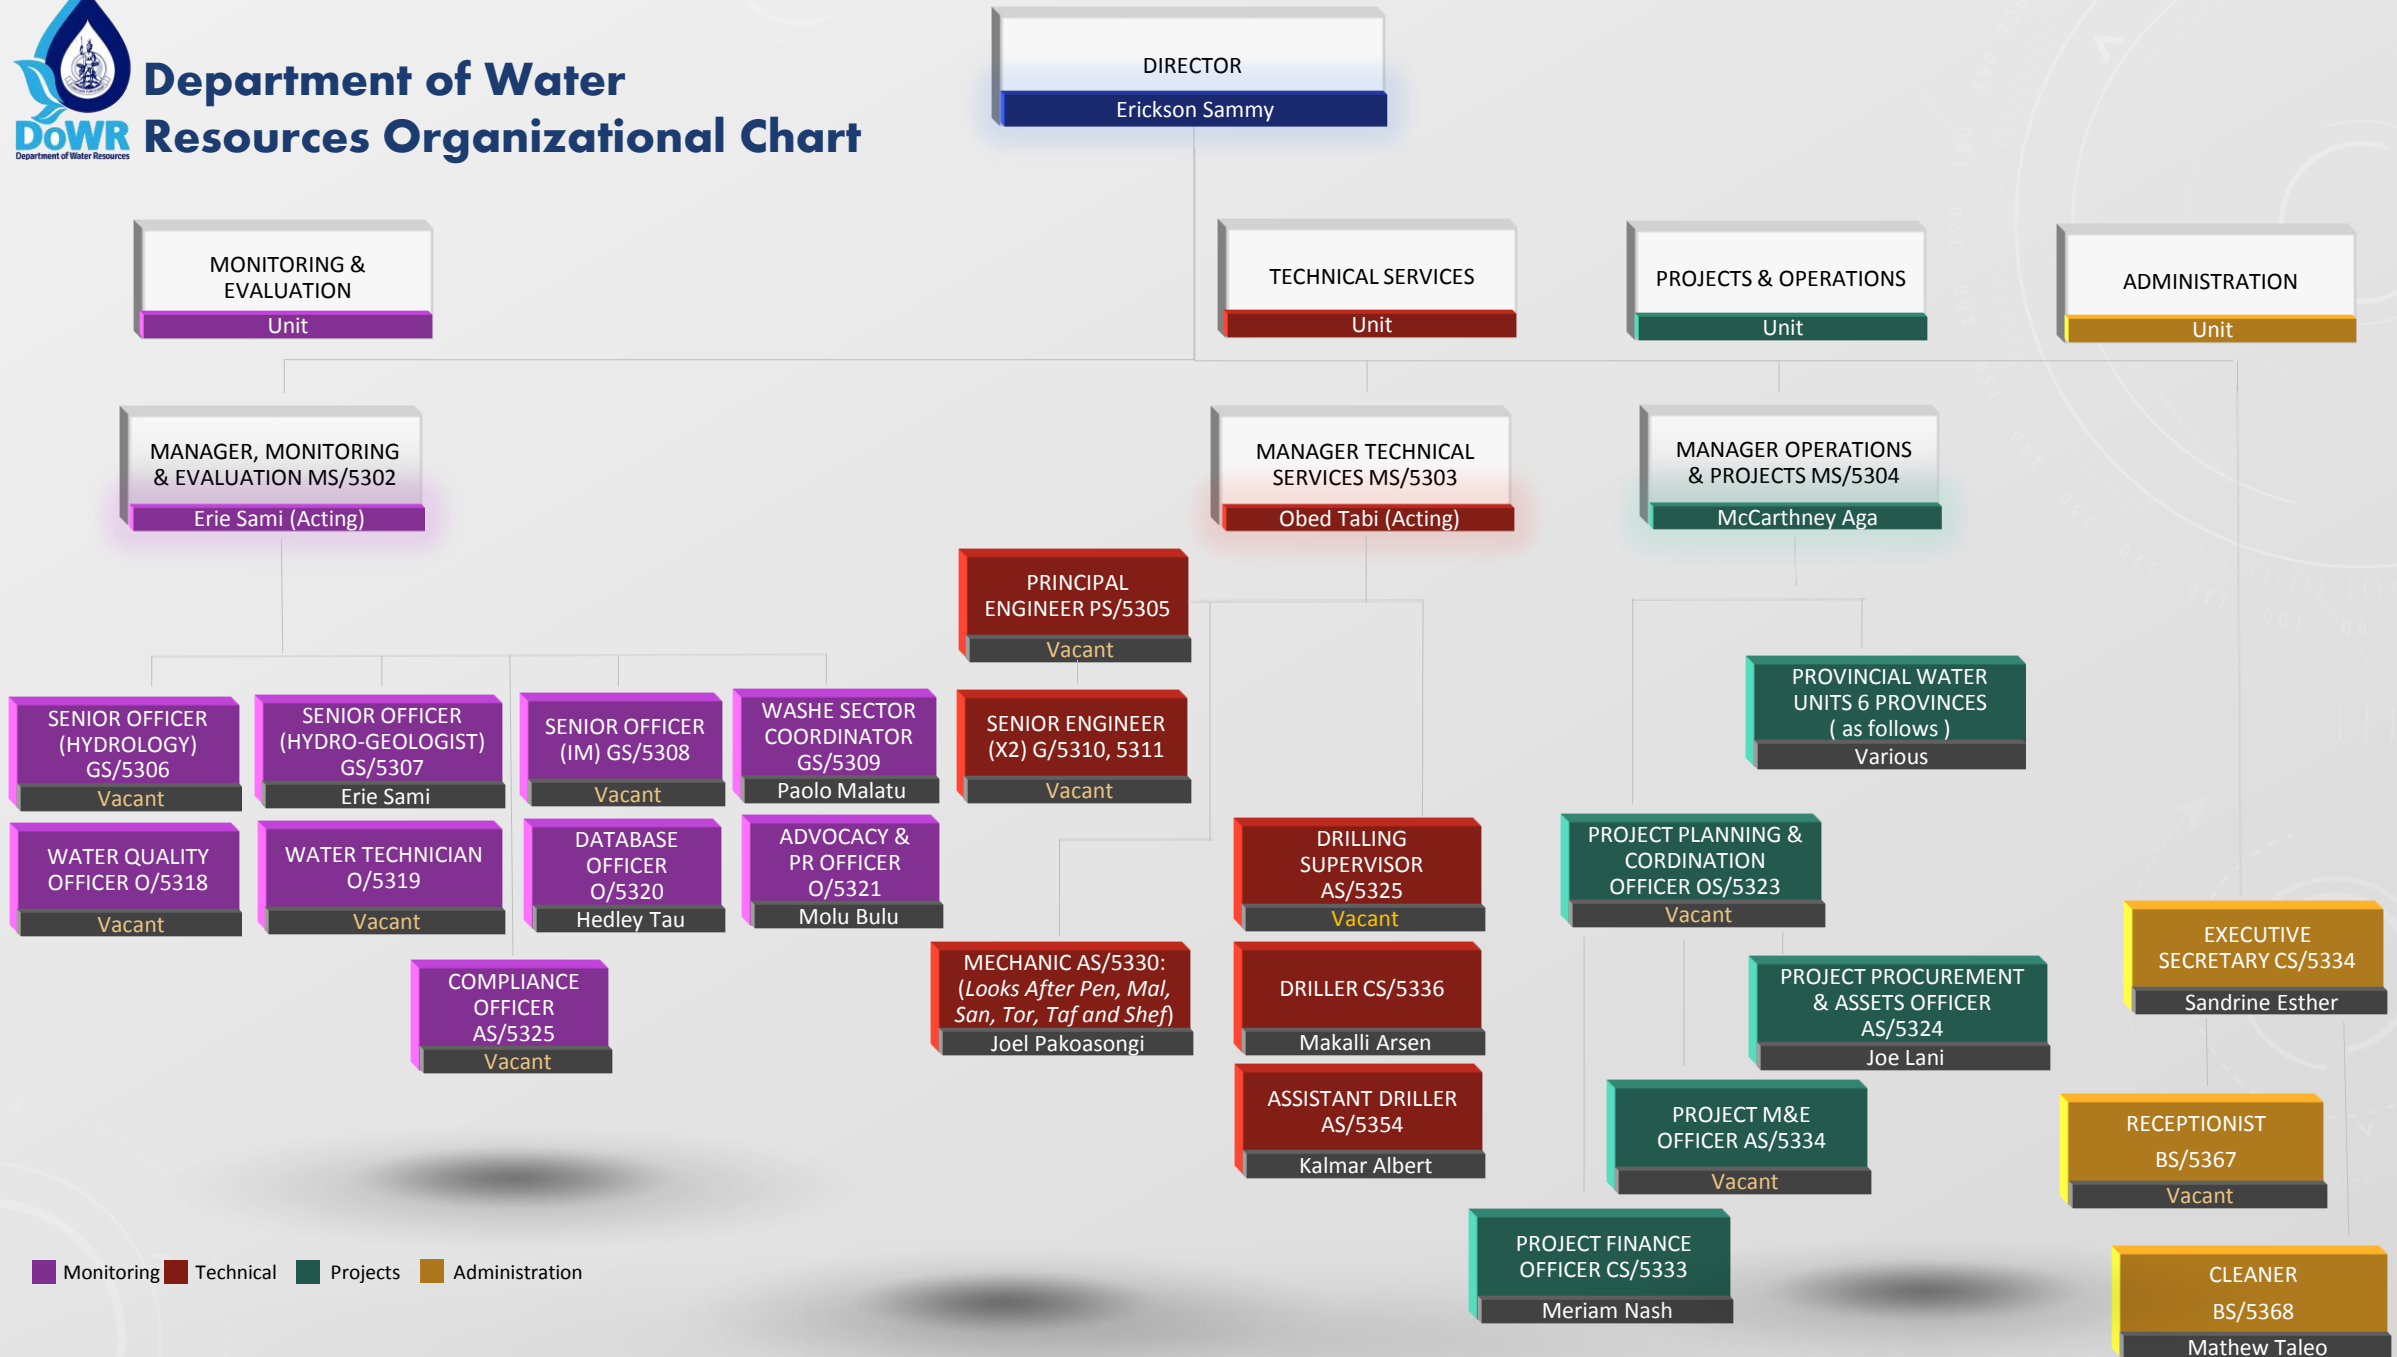

Department of Water Resources Organizational Chart

■ Monitoring
 ■ Technical
 ■ Projects
 ■ Administration

Department of Water Resources Penama, Malampa and Tafea

Department of Water Resources
Hydrology Provincial Unit, Sanma

Department of Water Resources Provincial Units Torba & Shefa