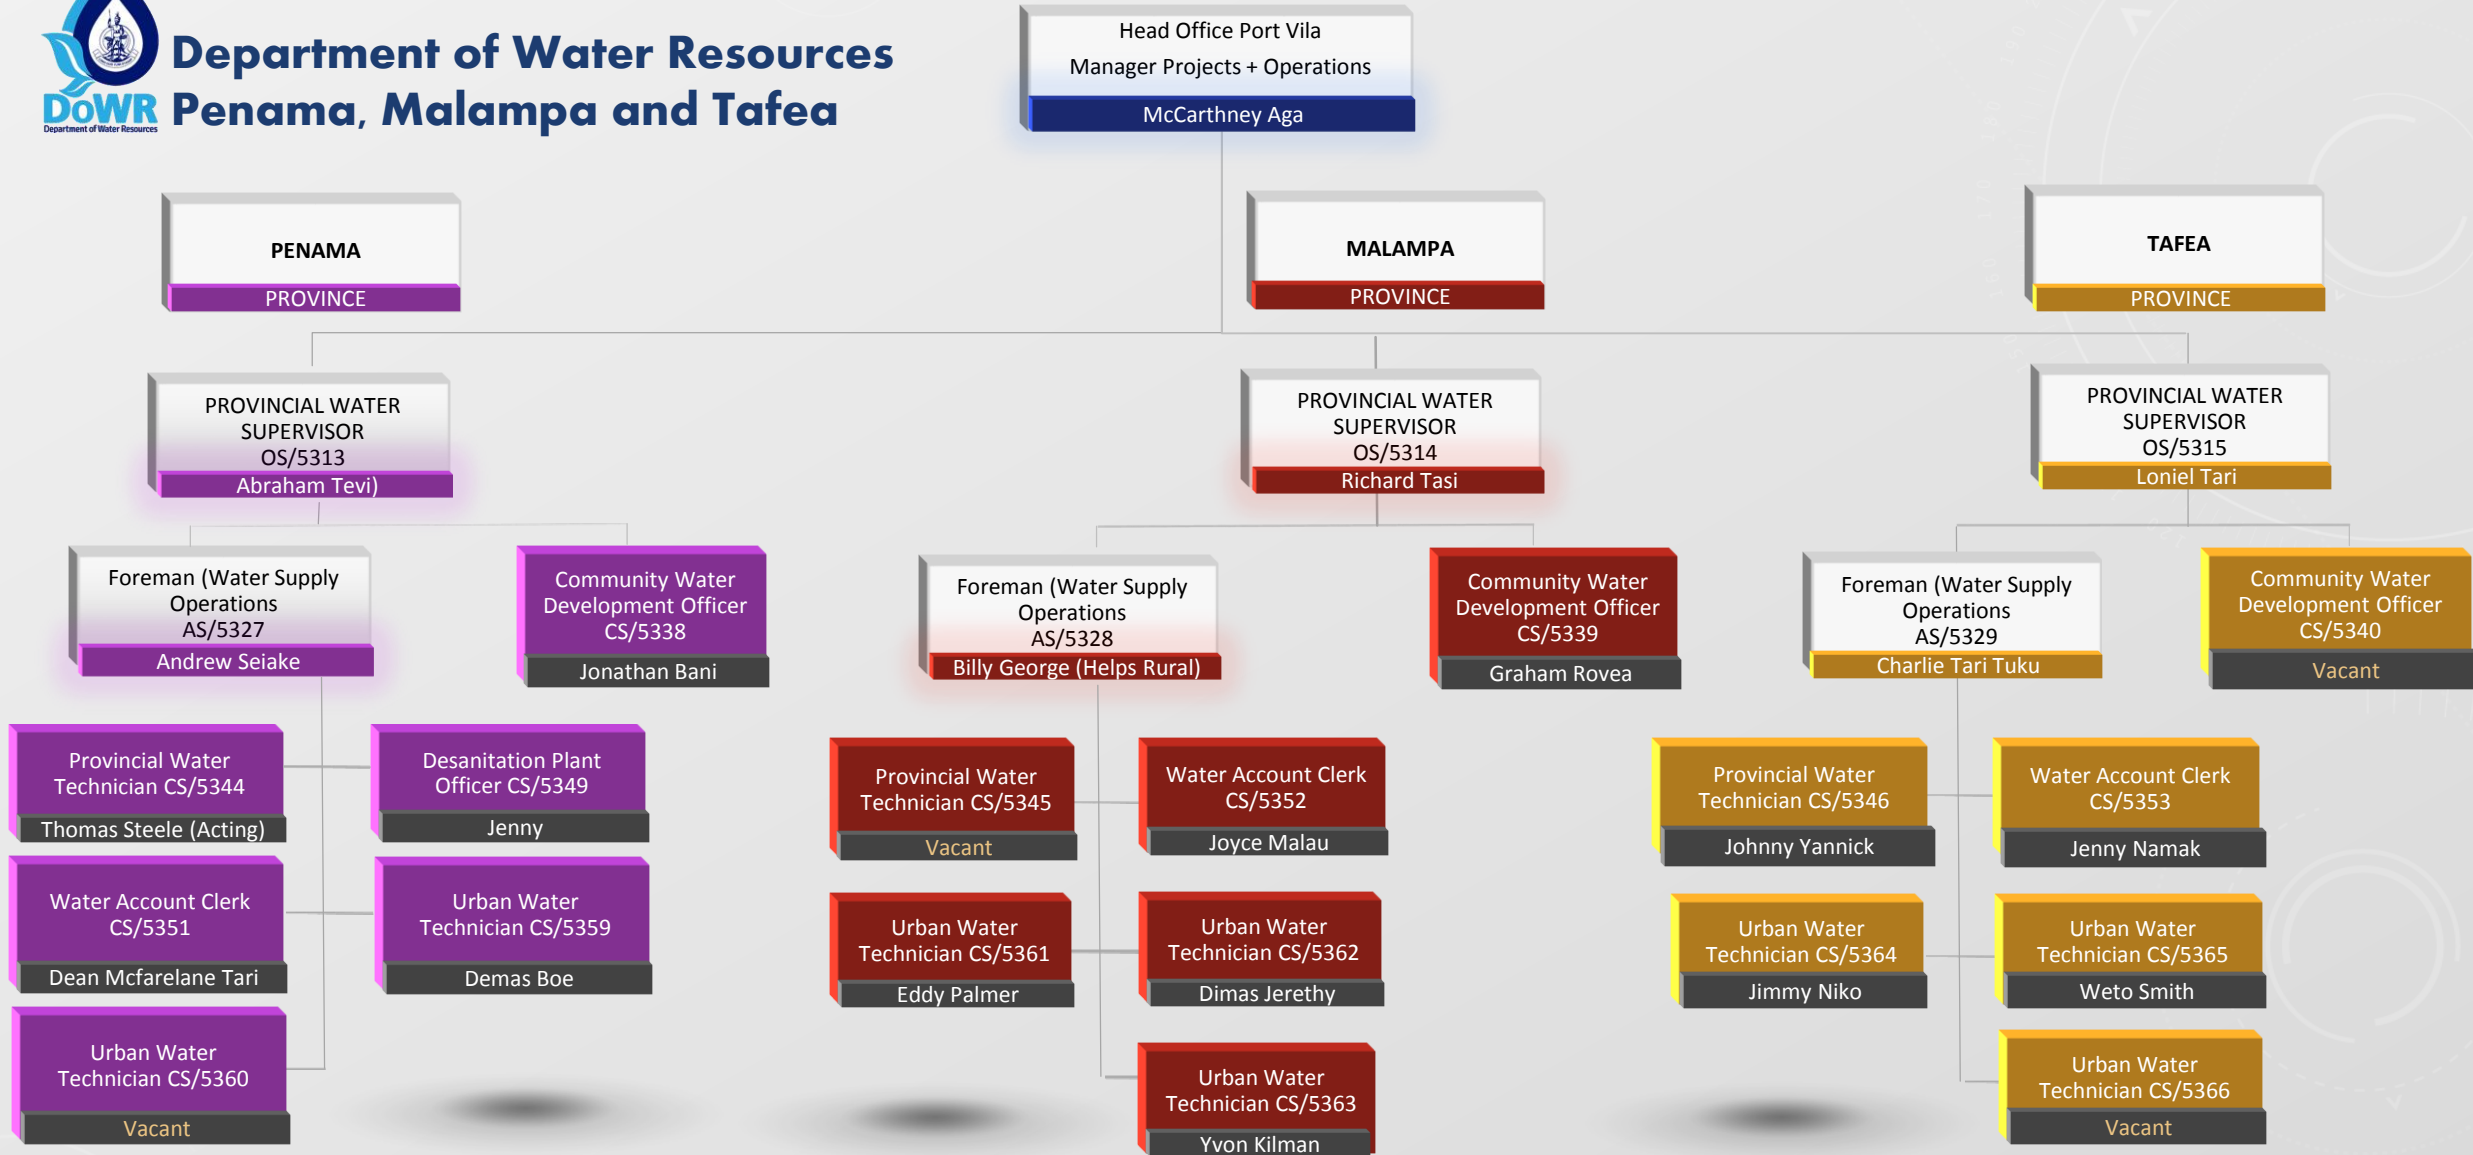

Department of Water Resources Organizational Chart

■ Monitoring
 ■ Technical
 ■ Projects
 ■ Administration

Department of Water Resources Penama, Malampa and Tafea

Department of Water Resources
Hydrology Provincial Unit, Sanma

Department of Water Resources Provincial Units Torba & Shefa